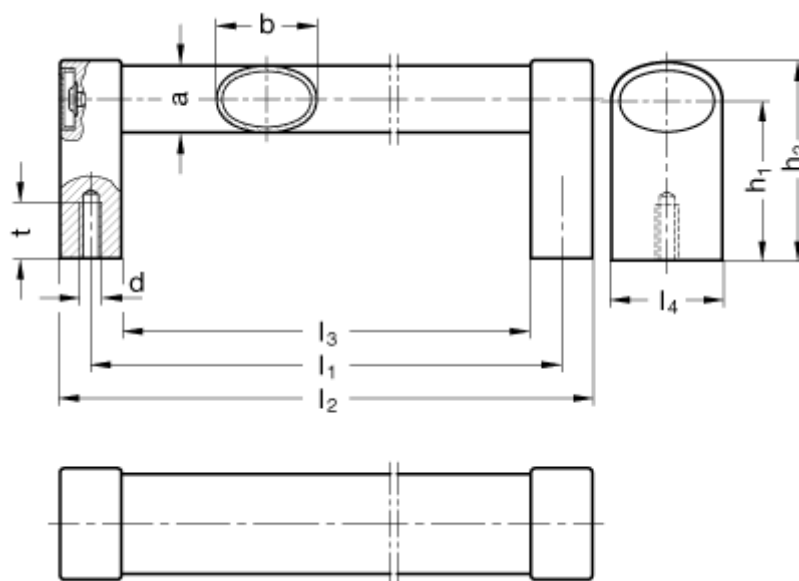

Article number: 20997200

Description: E+G Oval tubular handle  
GN 334-36-200-EL

## Measures

$a = 24$	$l_4 = 40$
$b = 36$	$t = 15$
$d = M 8$	
$h_1 = 57$	
$h_2 = 71$	
$l_1 = 200$	
$l_2 = 222$	
$l_3 = 178$	